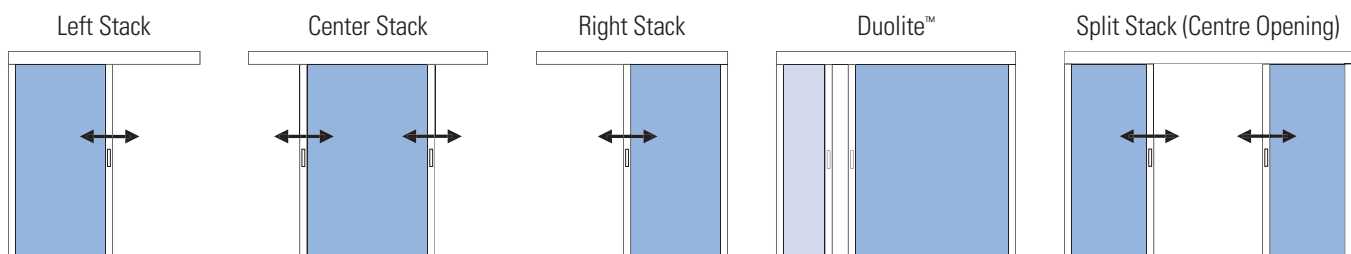

Stacking Configurations

HunterDouglas

WINDOW FASHIONS

www.hunterdouglas.asia